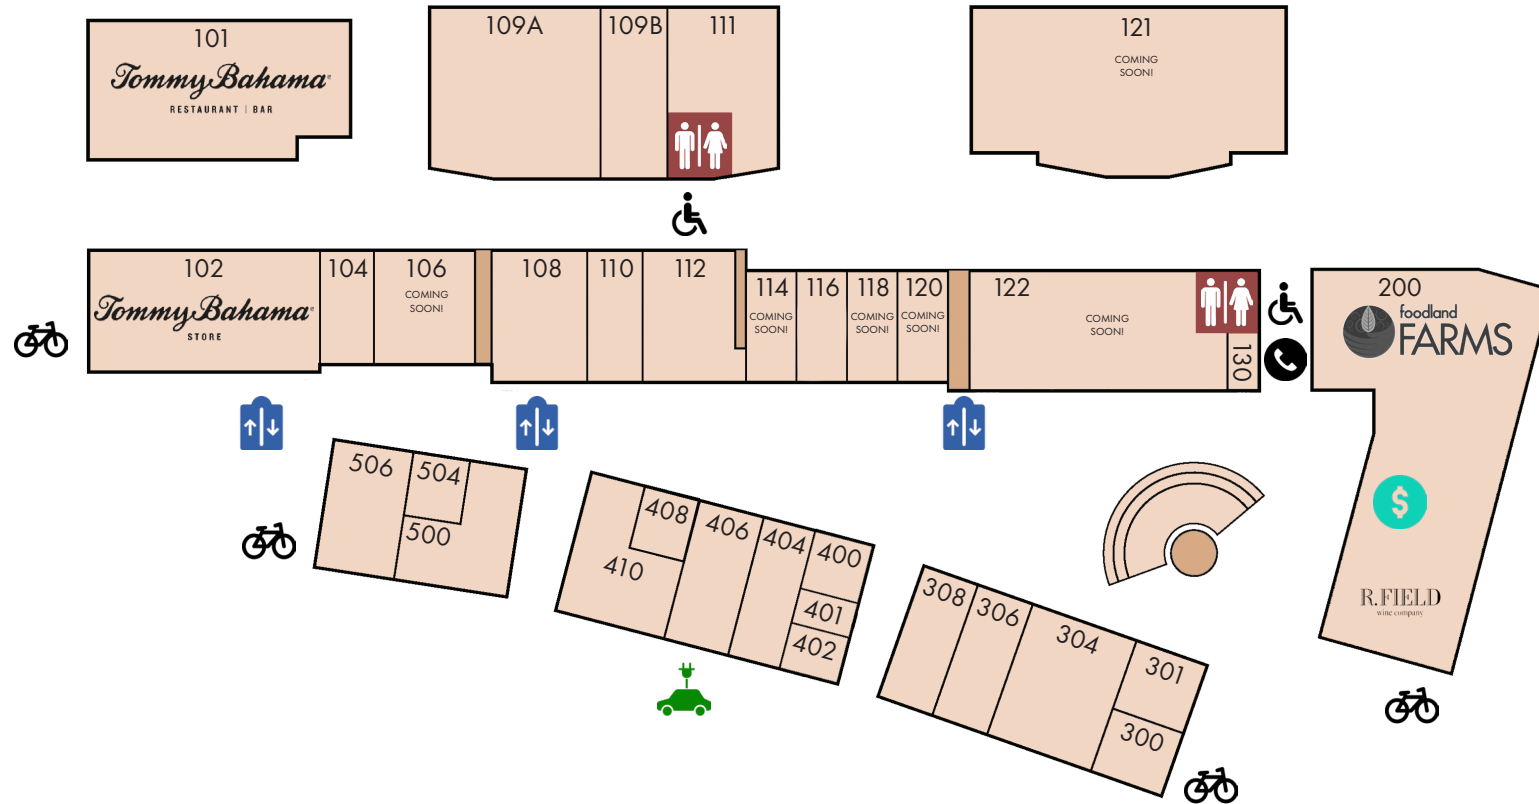

# THE SHOPS AT MAUNA LANI

## DIRECTORY

101	Tommy Bahama Restaurant & Bar	300	Mauna Lani Coffee Co.	410	Lahaina Galleries
102	Tommy Bahama Store	301	Juice 101	504	Jourabchi
104	Hapuna Realty	304	Jams World	506	Hawaiian Island Creations
108	Pele's Wok	308	Better Homes & Gardens Realty		
109A	Island of Hawaii Visitors Bureau	401	SRP		
116	Knead & Bake	402	Snorkel Bob's		
130	Hapuna Realty	404	Moana Salon & Day Spa		
200	Foodland Farms	408	Golf Cars Hawaii		

-  Telephone
-  ATM
-  Bike Rack
-  Restrooms
-  Handicap Accessible
-  Elevator
-  EV Charging Station