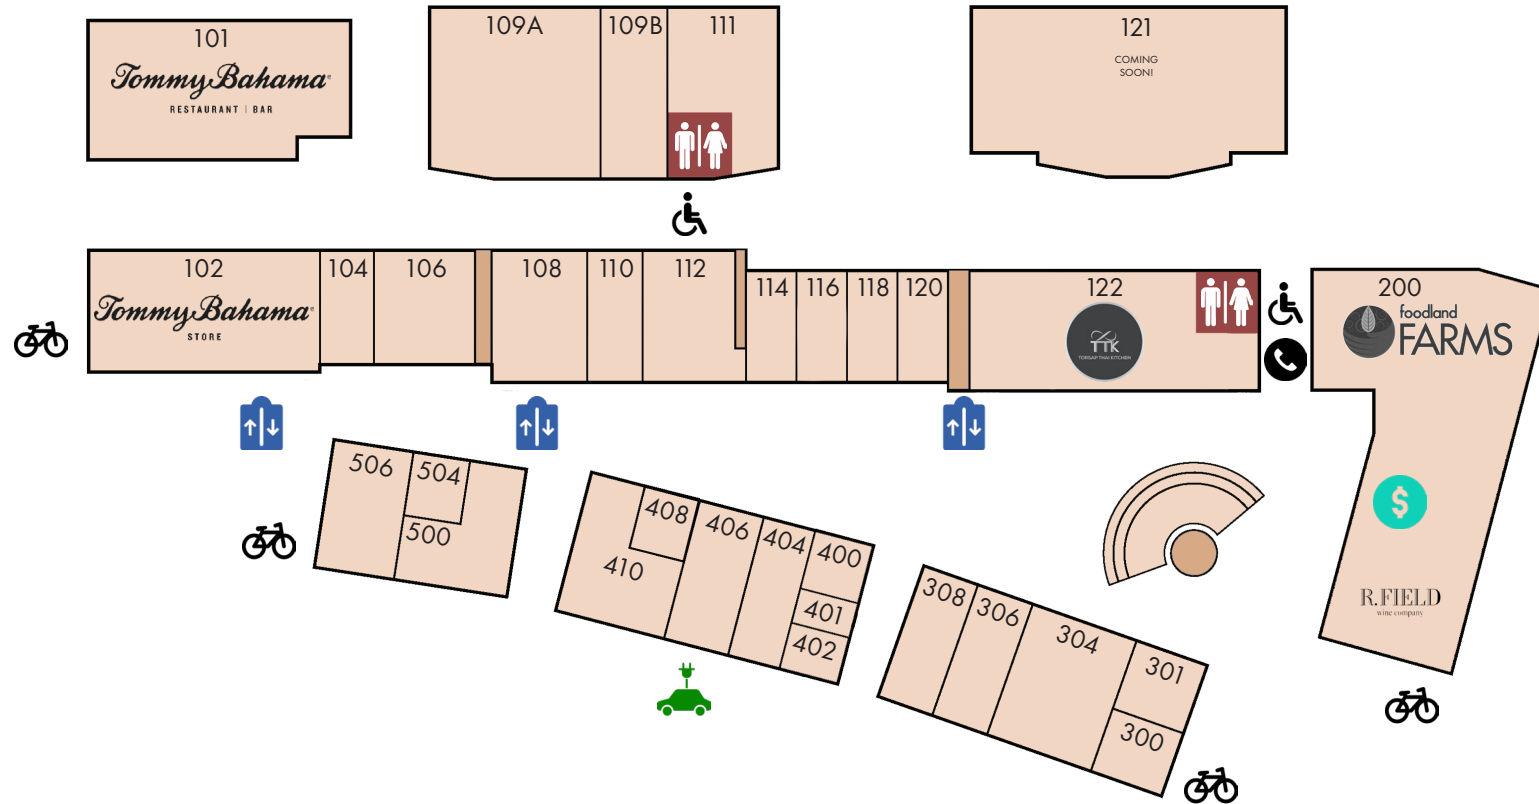

THE SHOPS AT MAUNA LANI

DIRECTORY

101	Tommy Bahama Restaurant & Bar	120	Under the Bodhi Tree <small>OPENING MID 2022</small>	402	Snorkel Bob's
102	Tommy Bahama Store	122	Torsap Thai Kitchen <small>OPENING MID 2022</small>	408	Golf Cars Hawaii
104	Hapuna Realty	200	Foodland Farms	504	Jourabchi
108	Island Hopper <small>OPENING EARLY 2022</small>	300	Mauna Lani Coffee Co.	506	Hawaiian Island Creations
112	Tiare Rose	301	Juice 101		
114	I'm Happy Dough <small>OPENING MID 2022</small>	304	Jams World		
116	Knead & Bake	308	Better Homes & Gardens Realty		
118	Banzos <small>OPENING MID 2022</small>	401	SRP		

-  Telephone
-  ATM
-  Bike Rack
-  Restrooms
-  Handicap Accessible
-  Elevator
-  EV Charging Station