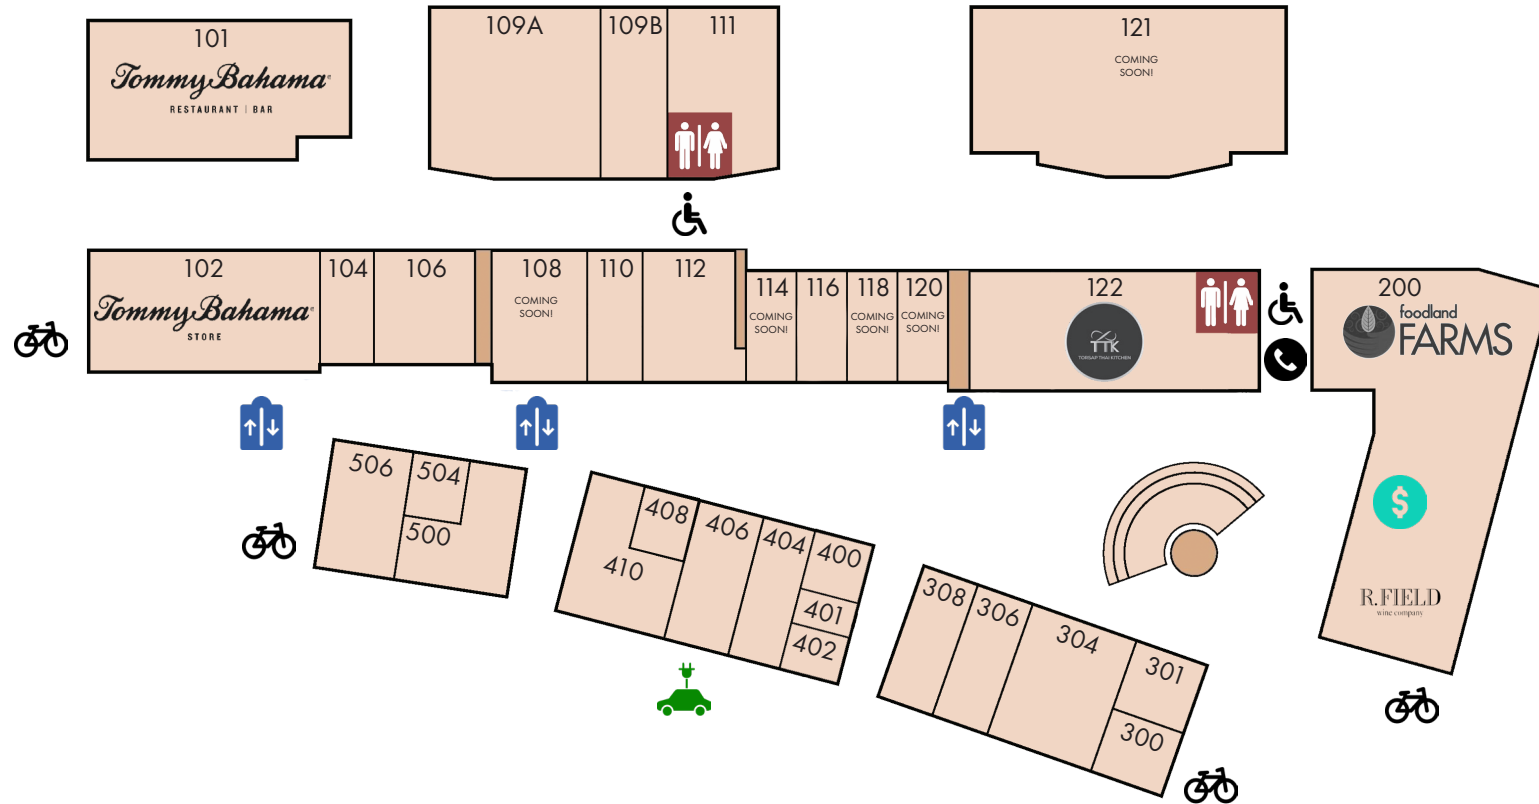

THE SHOPS AT MAUNA LANI

DIRECTORY

101	Tommy Bahama Restaurant & Bar	200	Foodland Farms	408	Golf Cars Hawaii
102	Tommy Bahama Store	300	Mauna Lani Coffee Co.	410	Lahaina Galleries
104	Hapuna Realty	301	Juice 101	504	Jourabchi
109A	Island of Hawaii Visitors Bureau	304	Jams World	506	Hawaiian Island Creations
112	Tiare Rose <small>OPENING SOON</small>	308	Better Homes & Gardens Realty		
116	Knead & Bake	401	SRP		
122	Torsap Thai Kitchen <small>OPENING EARLY 2022</small>	402	Snorkel Bob's		
130	Hapuna Realty	404	Moana Salon & Day Spa		

Telephone

Restrooms

ATM

Handicap Accessible

Bike Rack

Elevator

EV Charging Station